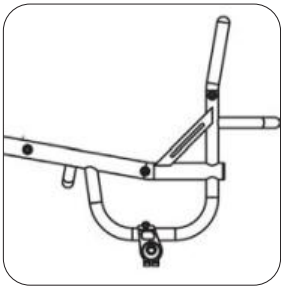

# Backrest options

**XG010 - Backrest fixed non folding**

**XG060 - Backrest folding with Q Lock**

**XG020 - Backrest folding with 2 position snap lock and angle adjust**

**XG070 - Backrest with screw in push handles**

**XG030 - Backrest height adjustable**

**XG080 - Backrest with flip down push handles**

**XG040 - Backrest fixed non folding heavy duty**

**XG090 - Backrest with height adjustable push handles**

# Backrest options

**XG100 - Backrest ergonomic design**

**XG110 - Backrest inward taper design**

**XG120 - Backrest outward flare design**

**XG130 - Backrest brace tube extra deep**