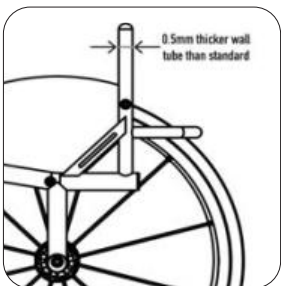

# Armrest options

**XF010 - Armrest fixed height, lift out with plastic sideguard**

**XF020 - Armrest fixed height, lift out with aluminium sideguard**

# Backrest options

**XG010 - Backrest fixed non folding**

**XG060 - Backrest folding with Q Lock**

**XG020 - Backrest folding with 2 position snap lock and angle adjust**

**XG070 - Backrest with screw in push handles**

**XG030 - Backrest height adjustable**

**XG080 - Backrest with flip down push handles**

**XG040 - Backrest fixed non folding heavy duty**

**XG090 - Backrest with height adjustable push handles**