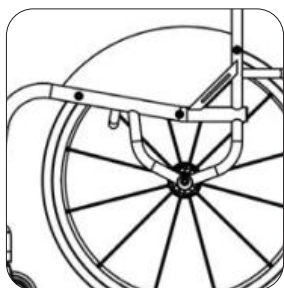

XH020 - Fixed centre of gravity