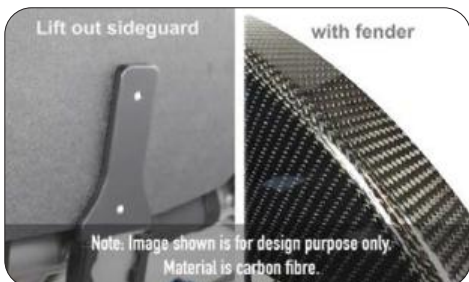

XE090 - Sideguards lift out aluminium with fender

Note: Image shown is for design purpose only. Material is carbon fibre.