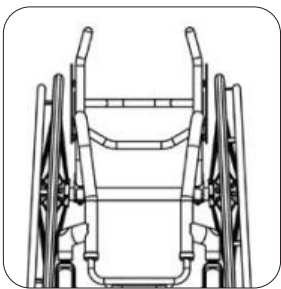

**XG030 - Backrest height adjustable**

**XG080 - Backrest with flip down push handles**

**XG040 - Backrest fixed non folding heavy duty**

**XG090 - Backrest with height adjustable push handles**

# Backrest options

**XG100 - Backrest ergonomic design**

**XG110 - Backrest inward taper design**

**XG120 - Backrest outward flare design**

**XG130 - Backrest brace tube extra deep**