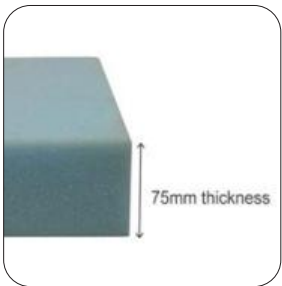

# Upholstery options

**XP330 - Cushion foam hard**

**XP170 - Upholstery with individual embroidery**

**XP350 - Cushion thickness 50mm**

**XP360 - Cushion thickness 75mm**

**XP370 - Cushion thickness 100mm**