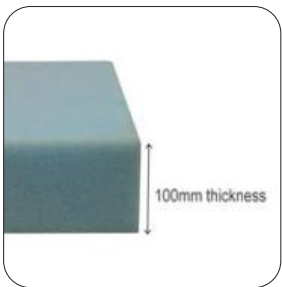

# Upholstery options

**XP330 - Cushion foam hard**

**XP170 - Upholstery with individual embroidery**

**XP350 - Cushion thickness 50mm**

**XP360 - Cushion thickness 75mm**

**XP370 - Cushion thickness 100mm**