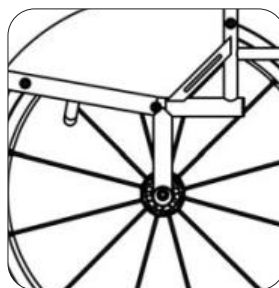

# Camber bar options

**XH010** - Adjustable centre of gravity

**XH090** - Camber bar fixed position integrated into frame V design

**XH020** - Fixed centre of gravity

**XH100** - Camber bar fixed position integrated into frame single post