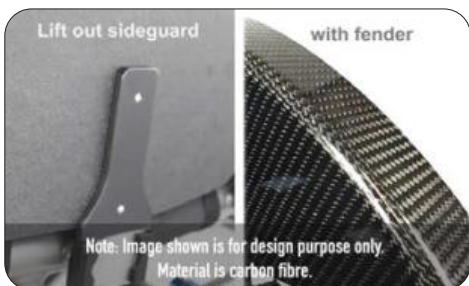

XE110 - Sideguards lift out carbon fibre with fender

Note: Image shown is for design purpose only. Material is carbon fibre.