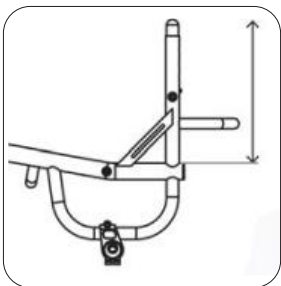

# Armrest options

**XF010 - Armrest fixed height, lift out with plastic sideguard**

**XF020 - Armrest fixed height, lift out with aluminium sideguard**

# Backrest options

**XG010 - Backrest fixed non folding**

**XG060 - Backrest folding with Q Lock**

**XG020 - Backrest folding with 2 position snap lock and angle adjust**

**XG070 - Backrest with screw in push handles**

**XG030 - Backrest height adjustable**

**XG080 - Backrest with flip down push handles**

**XG040 - Backrest fixed non folding heavy duty**

**XG090 - Backrest with height adjustable push handles**