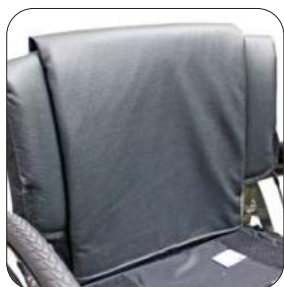

XP060 - Upholstery backrest upgrade to full leather