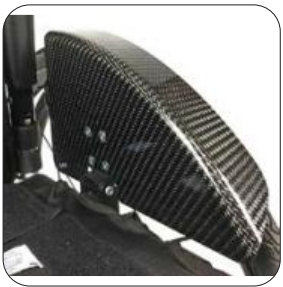

# Sideguard options

**XE010 - Sideguard flat design  
(choose option)**

**XE050 - Sideguards screw on  
carbon fibre**

**XE020 - Sideguard with fender  
design (choose option)**

**XE060 - Sideguards screw in  
carbon fibre with fender**