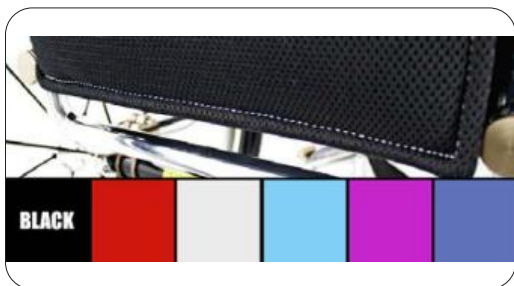

# Upholstery options

XP230 - Upholstery backrest  
Airtech logo colour purple

XP240 - Upholstery backrest  
Airtech logo colour copper

XP250 - Upholstery backrest Airtech stitching colour RGK  
standard (silver)