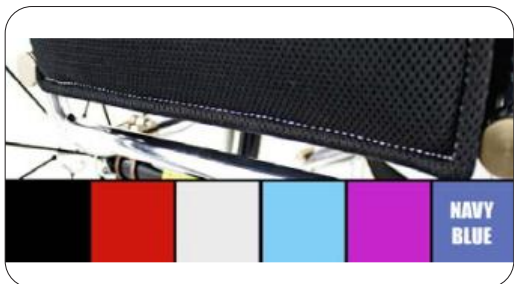

XP270 - Upholstery backrest Airtech stitching colour navy blue