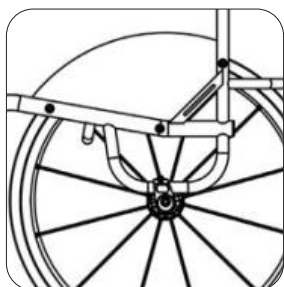

Camber bar options

XH010 - Adjustable centre of gravity