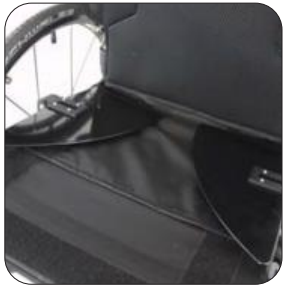

Sideguard options

XE130 - Sideguards fold flat aluminium