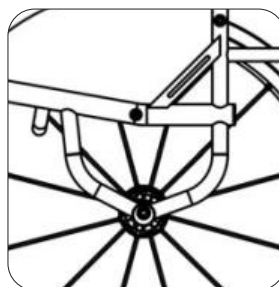

XH010 - Adjustable centre of gravity

XH090 - Camber bar fixed position integrated into frame V design