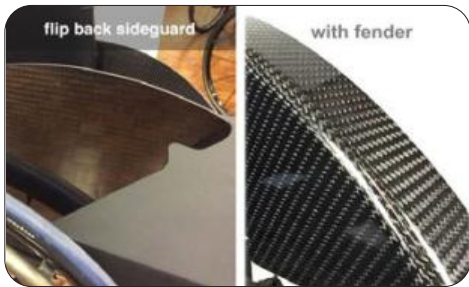

XE210 - Sideguards flip back carbon fibre with fender