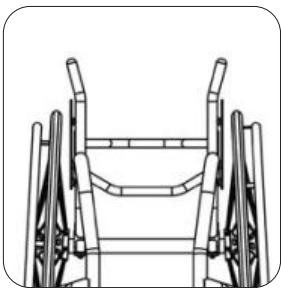

XG120 - Backrest outward flare design